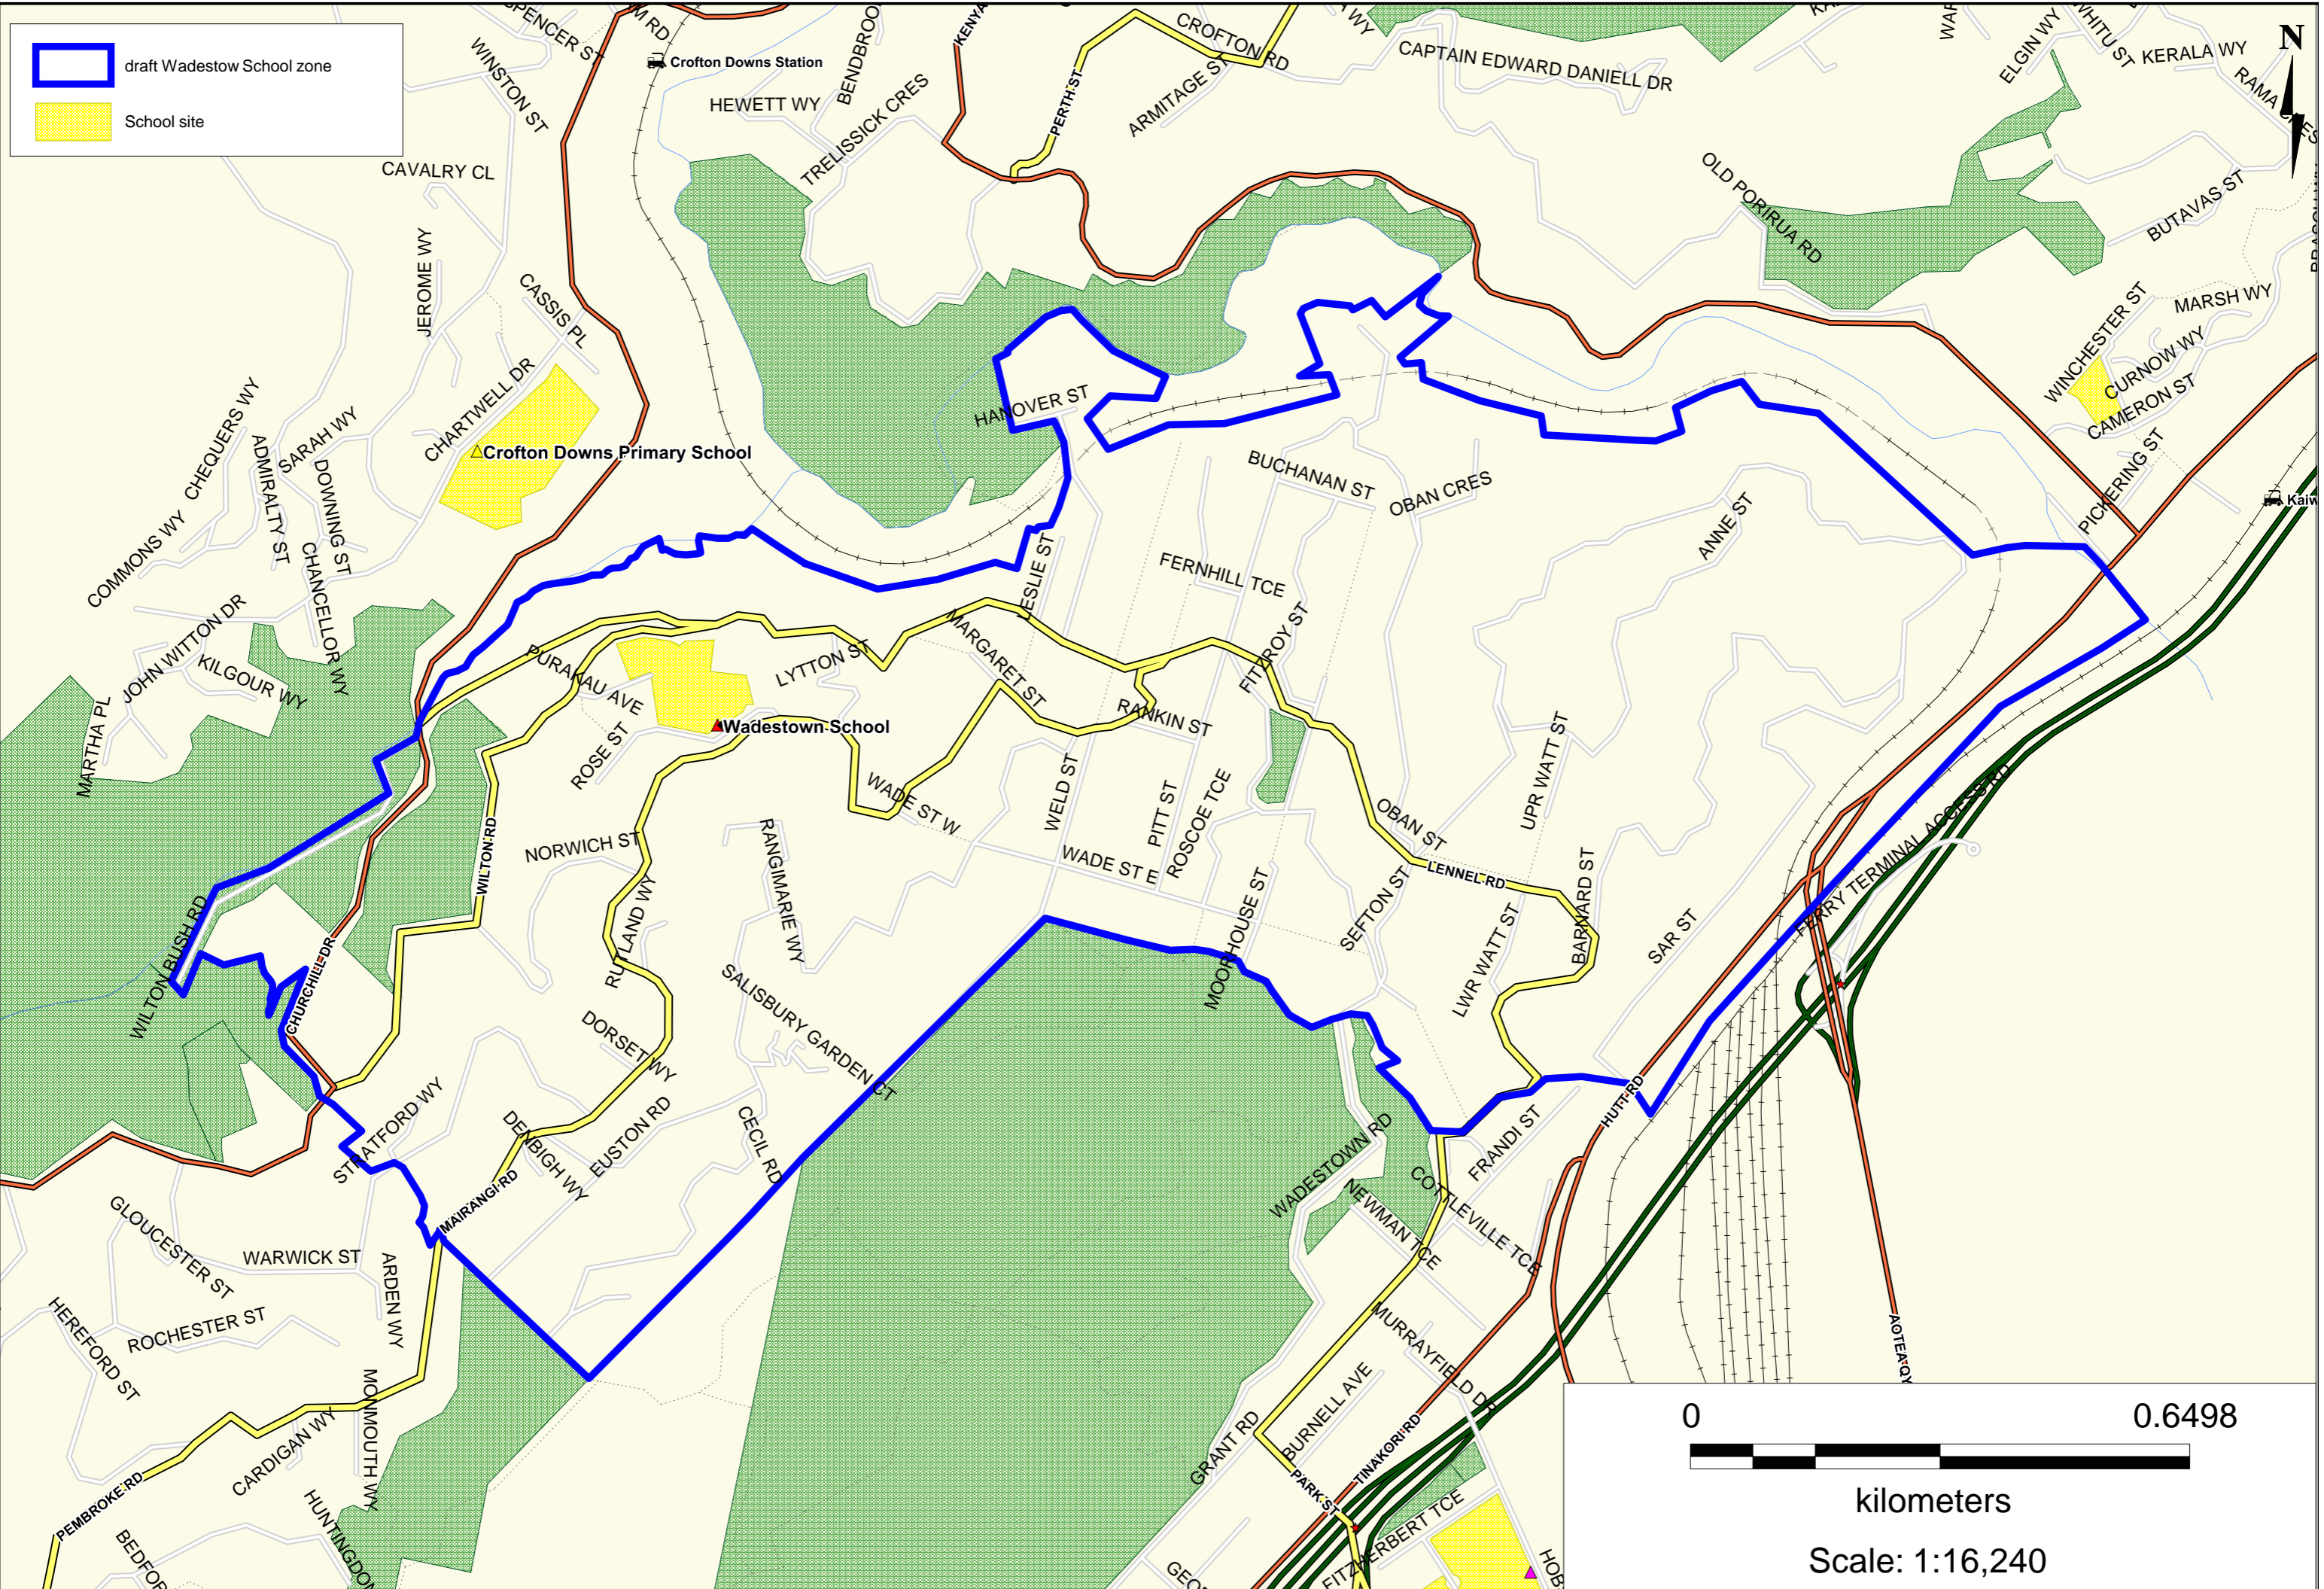

Wadestown School (3055)

ENROLMENT SCHEME

Home Zone

All students who live within the home zone described below (and/or shown on the attached map) shall be entitled to enrol at the school.

On the extreme western and northern sides of the home zone the Kaiwharawhara Stream is representative of the boundary. In a clockwise direction this means that on the west side Wilton Bush Road is in zone, and the boundary crosses Churchill Drive at the intersection with Blackridge Road. In the north Blackridge Road, Wadestown Road, Hanover Street, Oban Street, Sefton Street and Barnard Street are all in zone.

In the south the zone boundary continues as a line such that in Grosvenor Terrace numbers 20 (A, B & C) and above on the even side and numbers 11 (A & B) and above on the odd side are in zone. The boundary continues to the Reserve and in Wadestown Road numbers 4 and above on the even side and numbers 1 and above on the odd side are in zone. The zone boundary continues to follow the Reserve boundary such that Wade Street, Weld Street, Cecil Road and Edgeware Road are all in zone.

In the south-west the boundary line crosses at the point where Pembroke Road meets Mairangi Road. Mairangi Road is in zone. Pembroke Road is out of zone. The boundary crosses Warwick Street such that numbers 62 and above on the even side and numbers 47 and above on the odd side are in zone. Both sides of Stratford Way are in zone. The boundary line also crosses at the intersection of Wilton Road and Churchill Drive, to include numbers 86 and below on the even side and 95 and below on the odd side of Wilton Road, and numbers 2 to 18 on the even side and 1 to 21 on the odd side of Churchill Drive. The boundary line connects to include Wilton Bush Road, the starting point.

 School site

0 0.6498
kilometers
Scale: 1:16,240